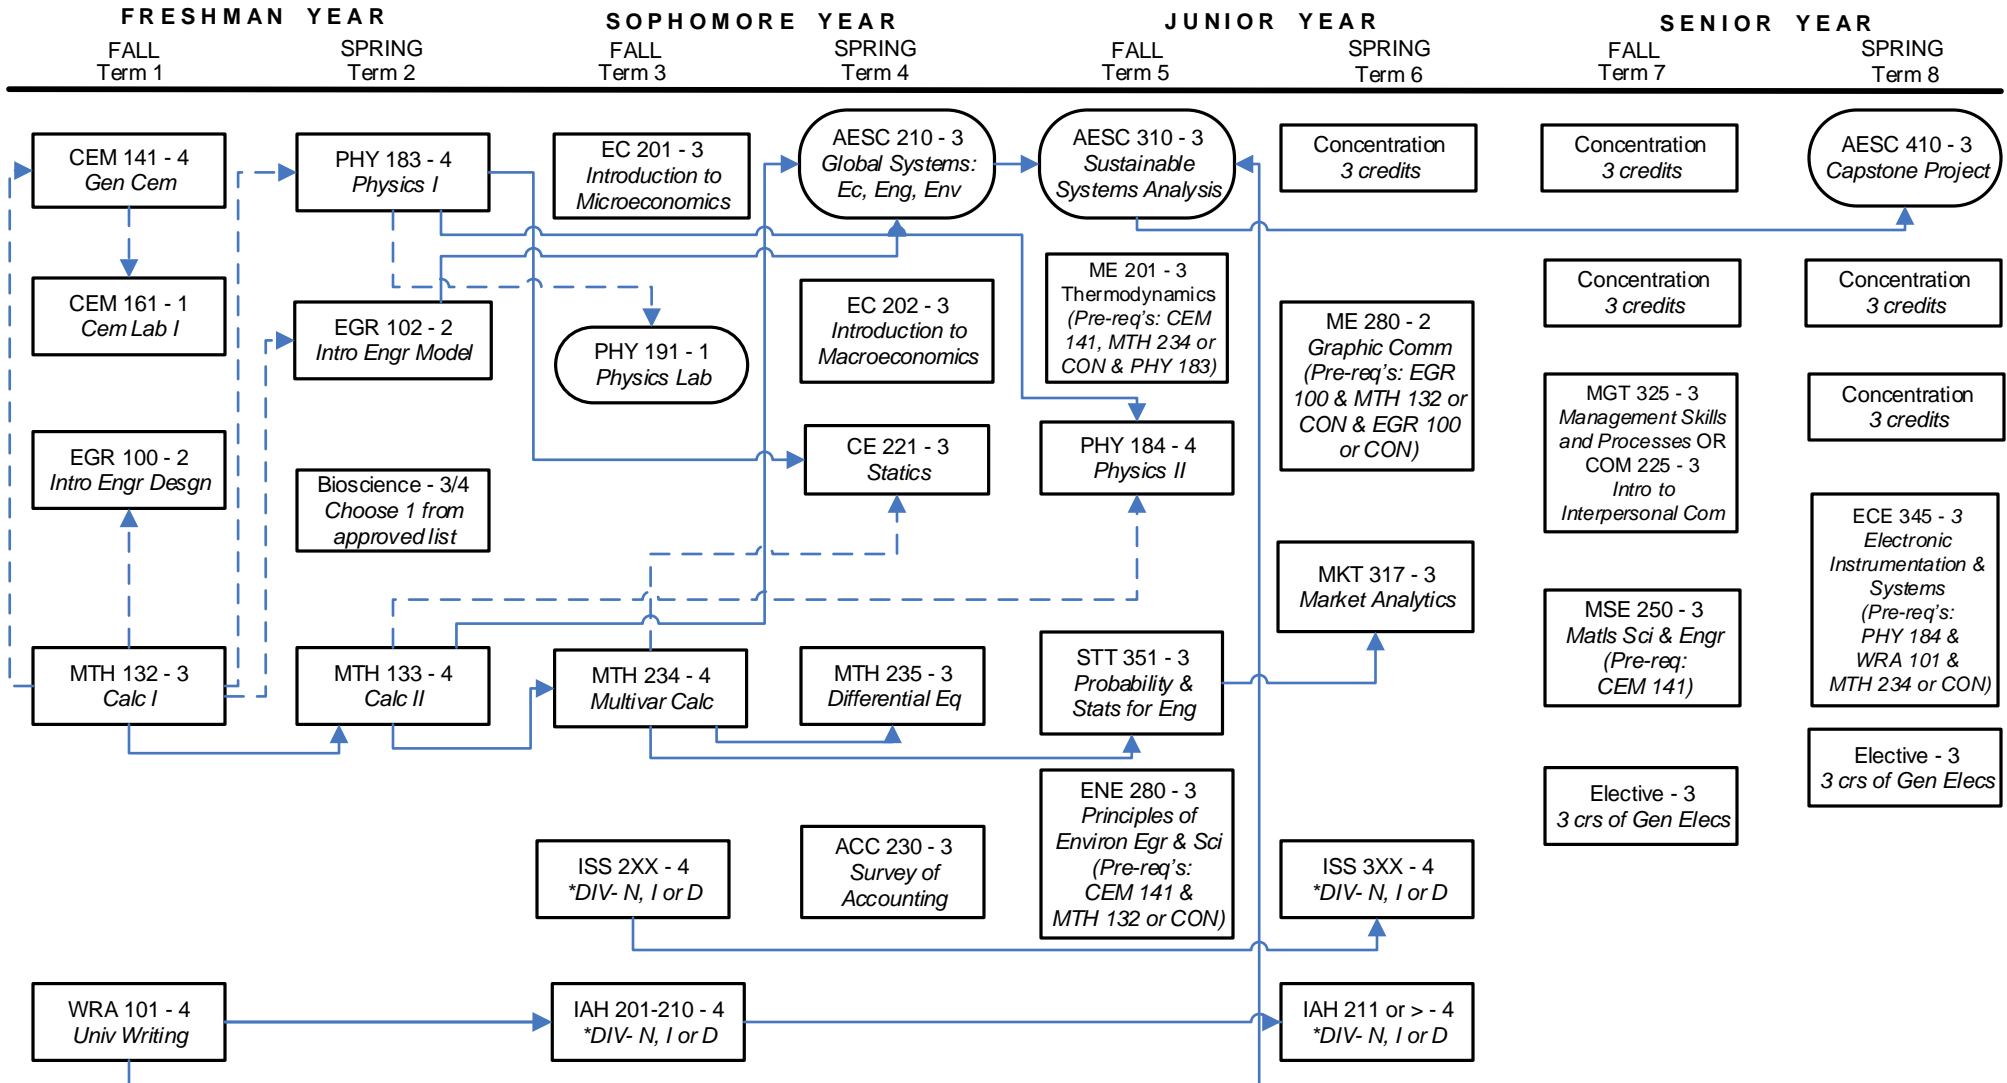

Applied Engineering Sciences

Prerequisite Flowchart

These requirements are effective for students admitted to the Applied Engineering Sciences major beginning Fall 2019.

LEGEND

 Prerequisite
  Prerequisite or Concurrent
  Rounded box: Offered only in the semester listed (excluding summer)

*DIV: Complete courses in at least 2 out of 3 diversity categories- "N", "I" or "D"