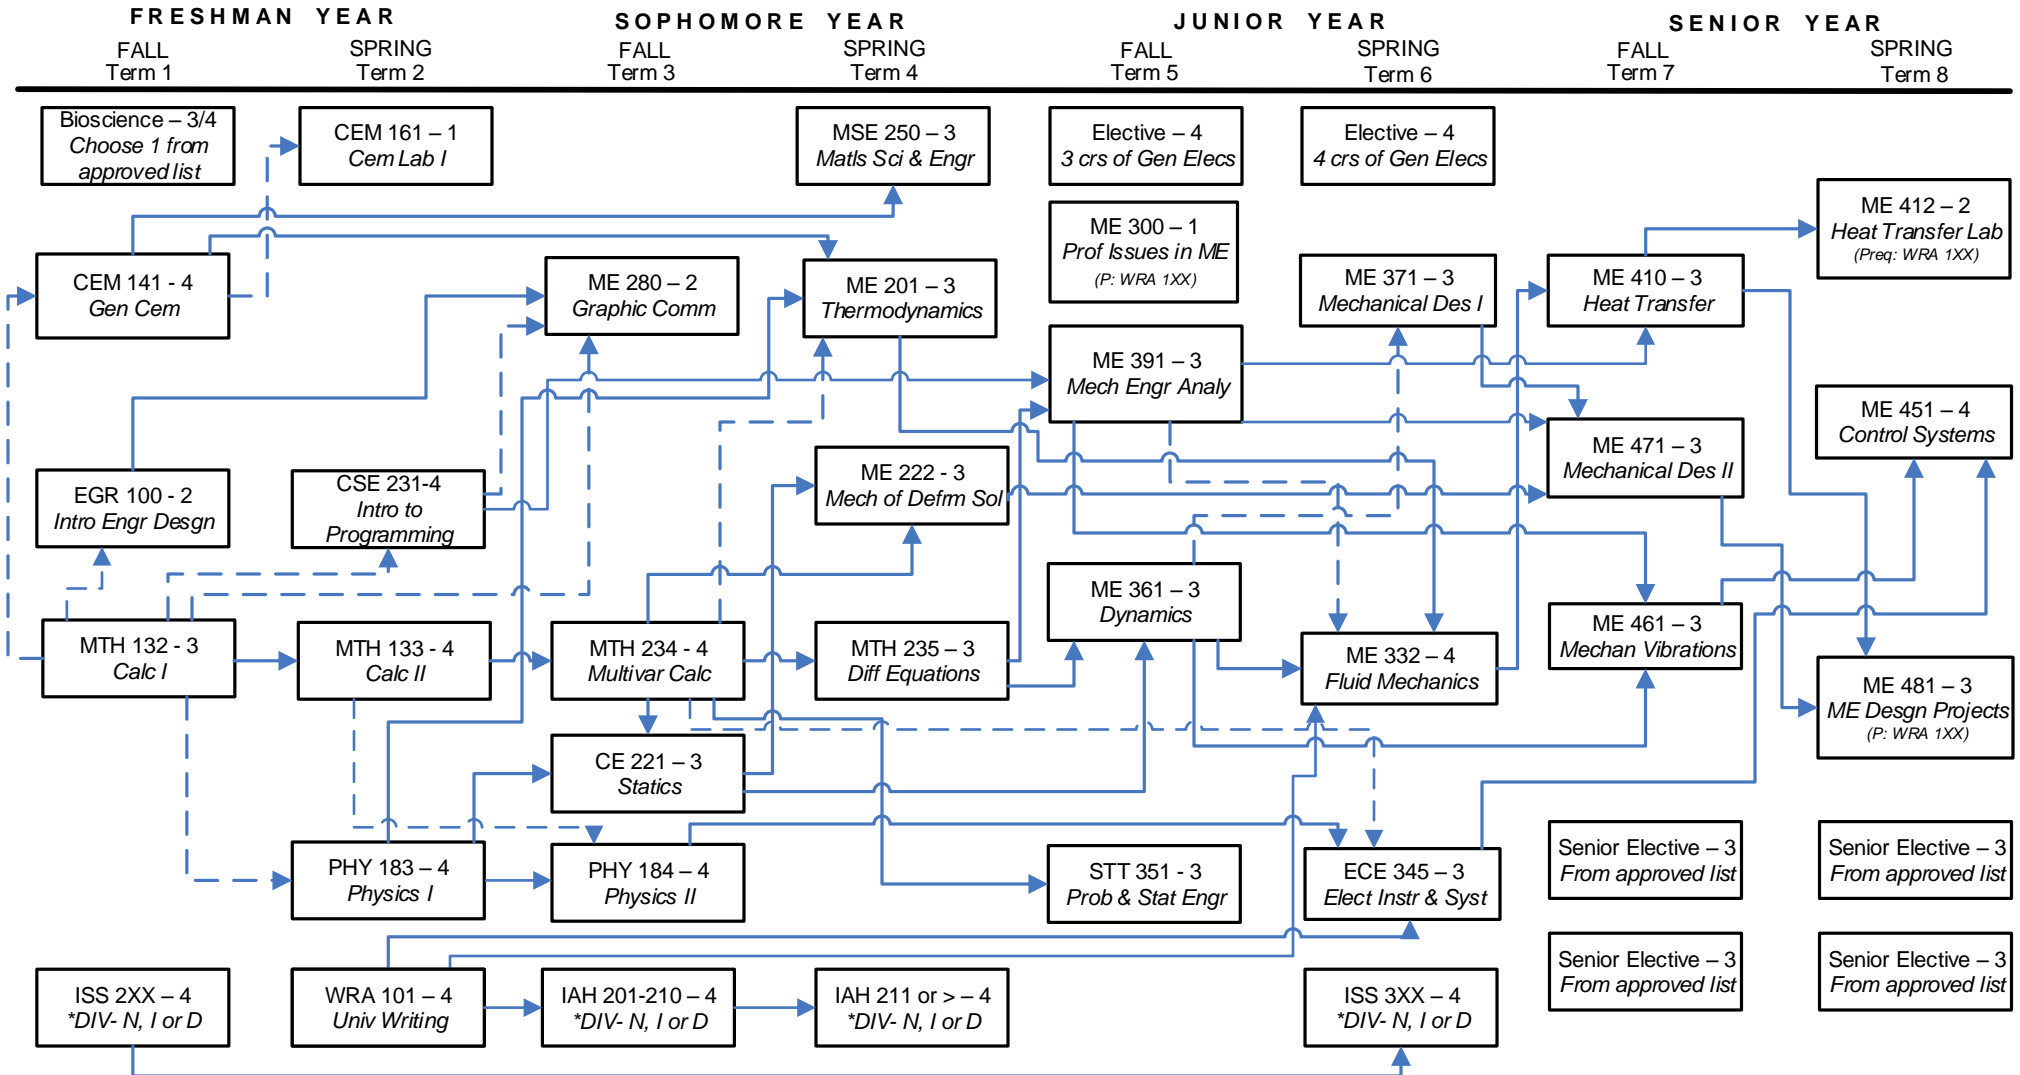

Mechanical Engineering

Prerequisite Flowchart

These requirements are effective for students admitted to the Mechanical Engineering major beginning Fall 2016.

LEGEND

—————> Prerequisite

- - - - -> Prerequisite or Concurrent

*Div: Complete courses in at least 2 out of 3 diversity categories - "N", "I" or "D"

Last Revised: 08/19/16