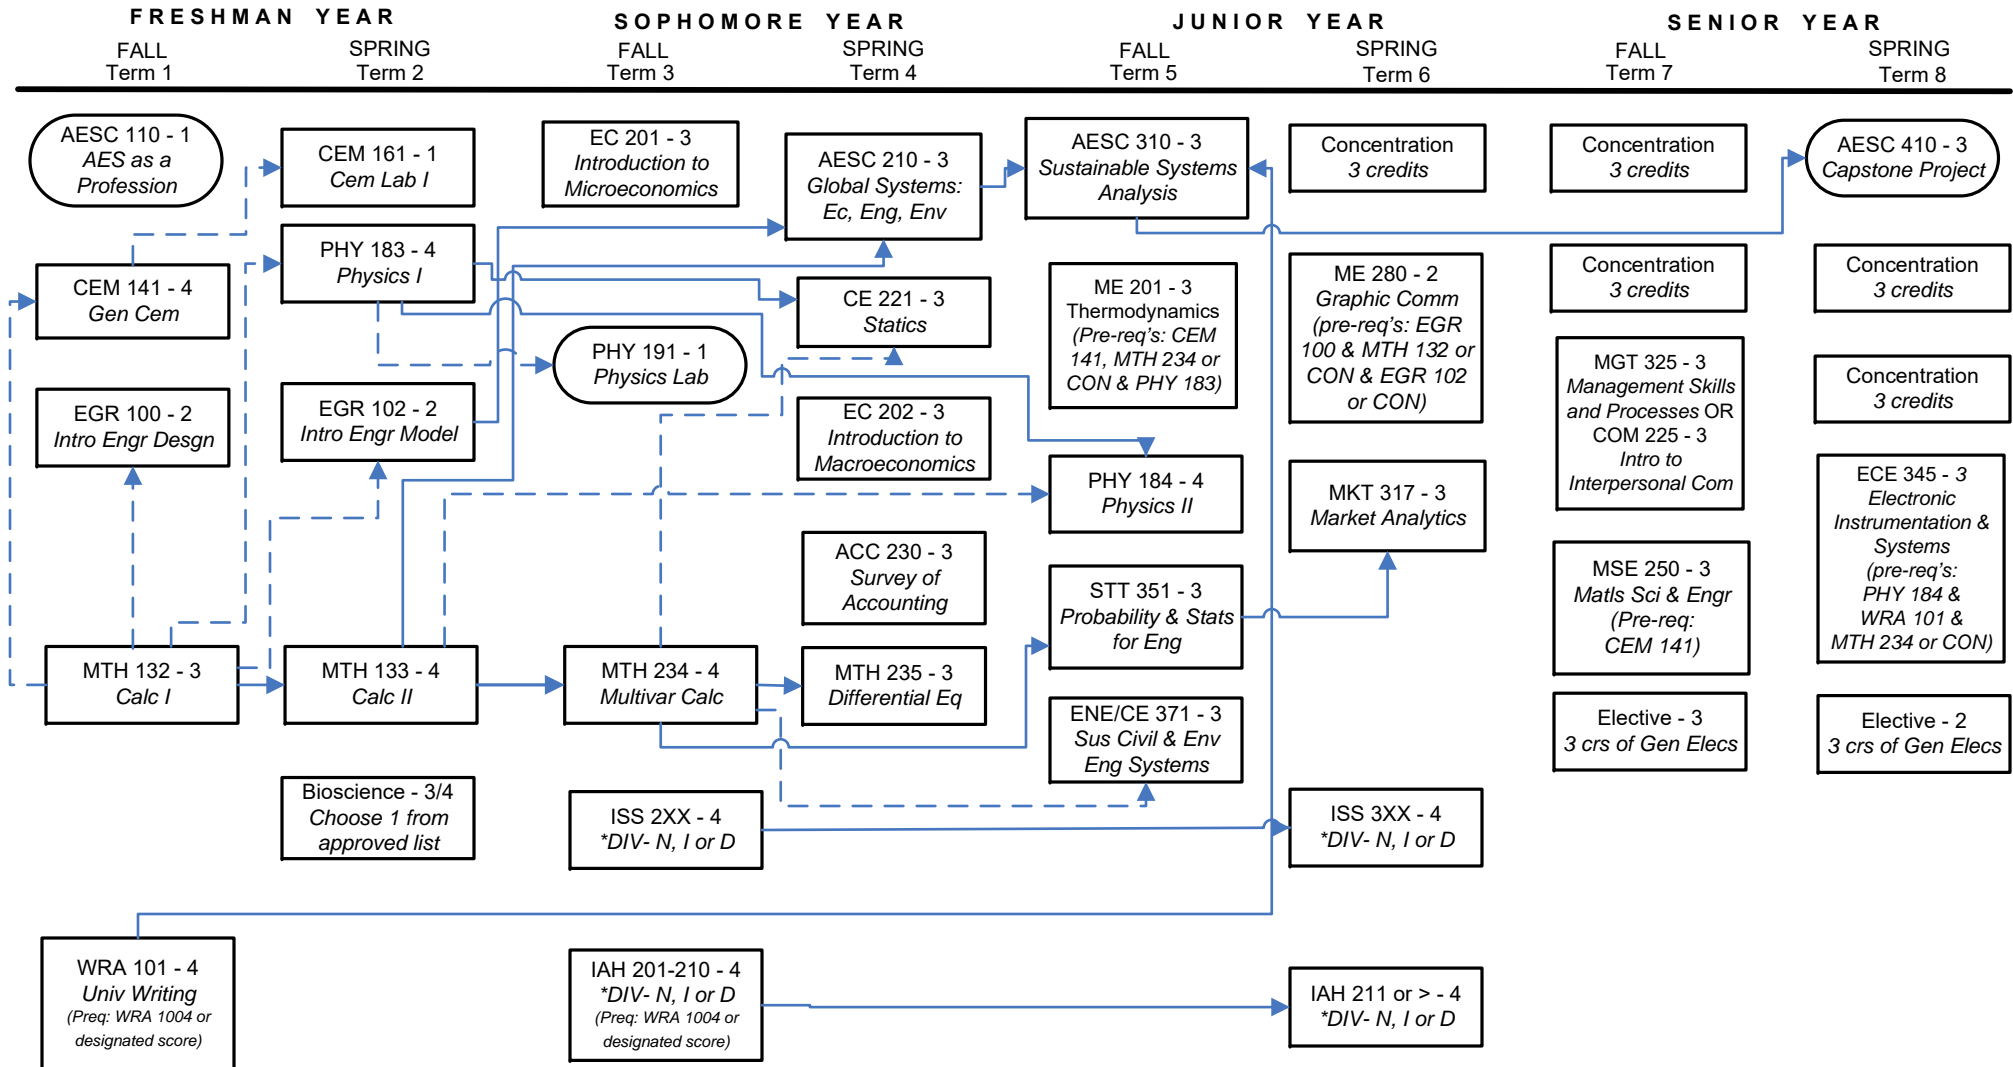

Applied Engineering Sciences

Prerequisite Flowchart

These requirements are effective for students admitted to the Applied Engineering Sciences major beginning Fall 2021.

LEGEND

- Prerequisite
- Prerequisite or Concurrent
- Offered only in the semester listed (excluding summer)

*DIV: Complete courses in at least 2 out of 3 diversity categories- "N", "I" or "D"