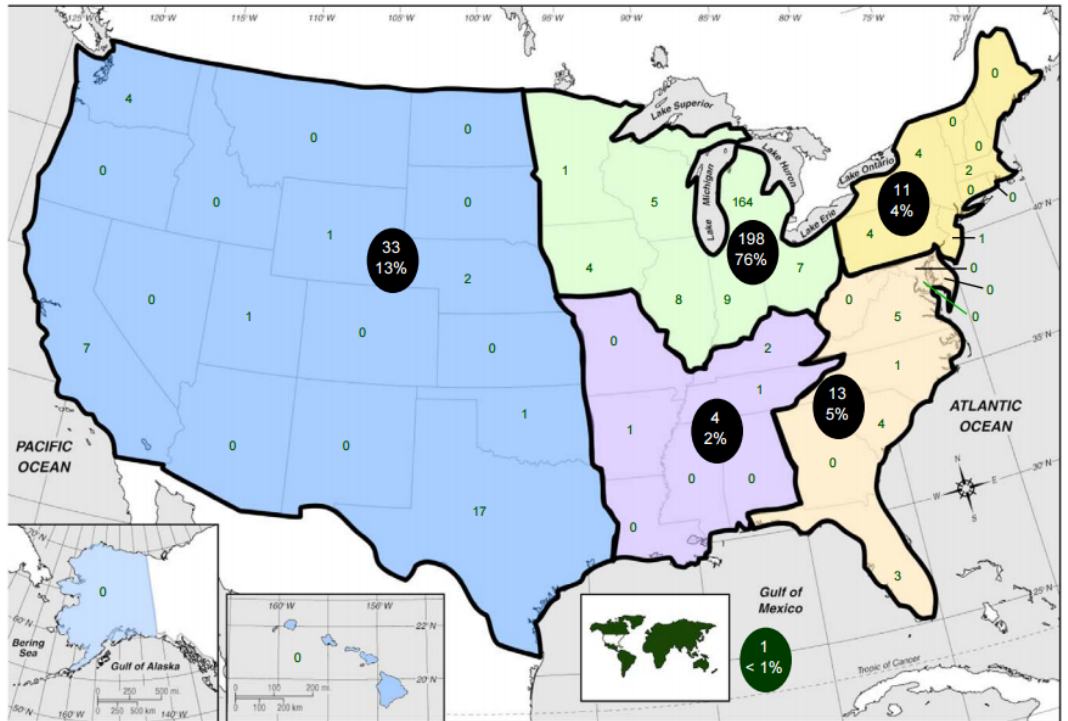

Engineering Employment by Region

(Fall 2014 - Summer 2015 Grads)

Employment by State
College of Engineering
Fall 2014 - Summer 2015

**Spartan
 Engineers
 work
 everywhere.**

Employment by State
College of Engineering
 FALL SEM 2014 - SUMMER SEM 2015

- West
- Mid-West
- South-East
- North-East
- South
- International

Region	% Employed
Midwest (Including Michigan)	76%
Michigan Only	63%
West	13%
Southeast	5%
Northeast	4%
South	2%
International	<1%