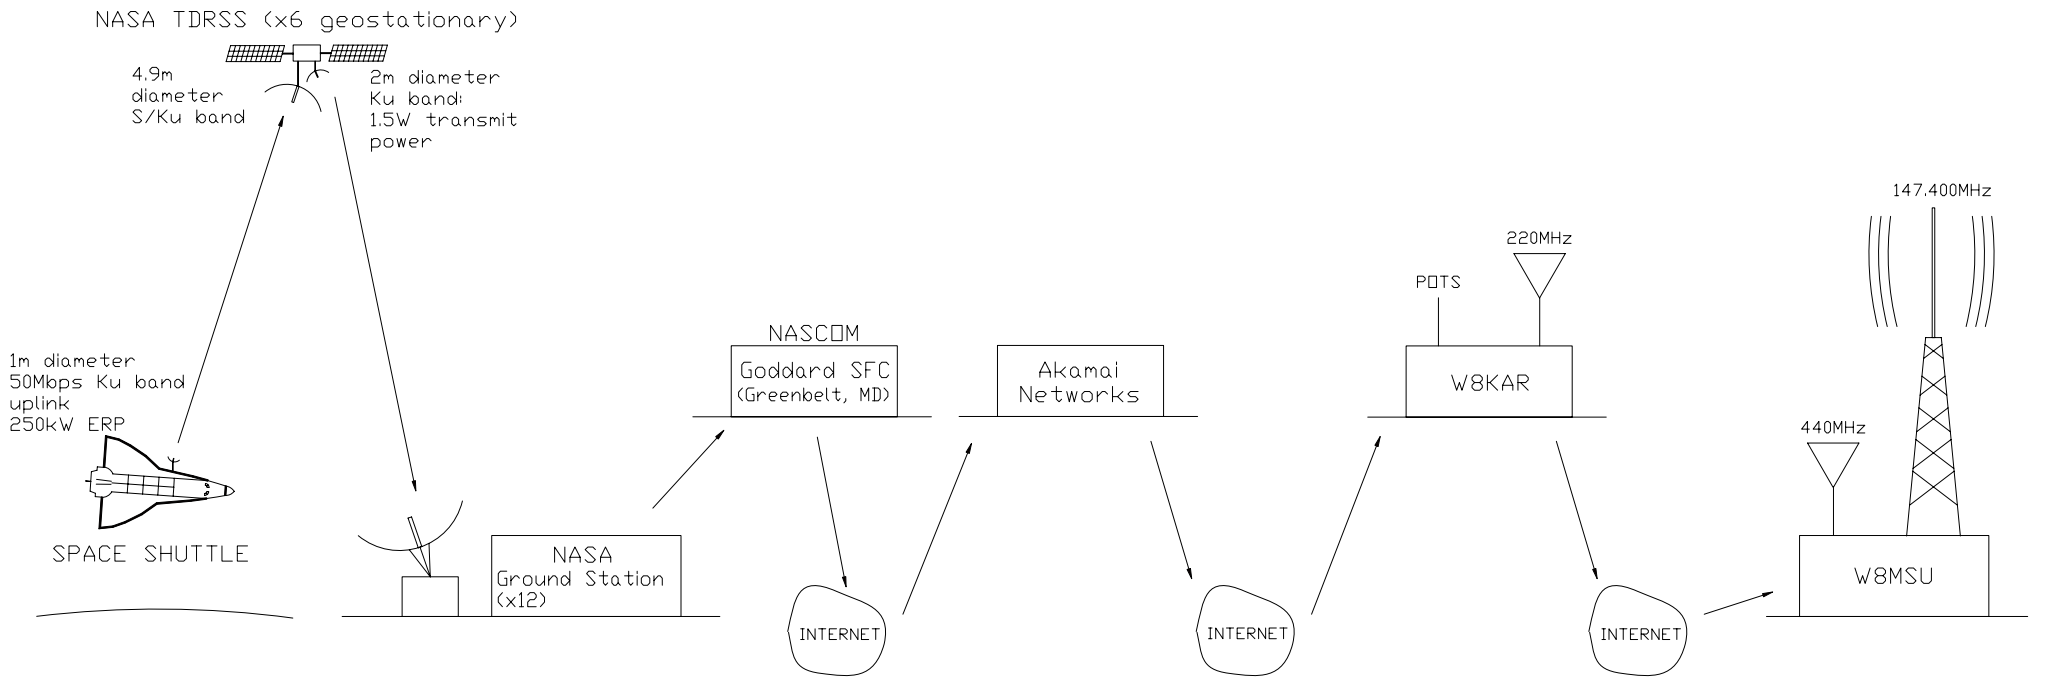

W8MSU: NASA Space Shuttle Audio Re-Broadcast System Diagram

by: Michael A. Volz WBKAR  
<http://www.egr.msu.edu/~volzmich>

Space Shuttle Data Stream	NASA Ground Network (Broadband network consisting of landline and satellite links)	Akamai Broadband Data Servers (multiple locations worldwide)	Audio Processing/Conditioning & Control	Audio Re-Broadcast
Wideband voice, data, telemetry stream	Demodulate, process, send video & audio stream for public distribution	Redundant high capacity/quality worldwide streaming servers	Control source via Internet, modem, and 220MHz; compress, expand, band-limit and level audio; provide "active" TX	Transmit processed audio under Internet & UHF control