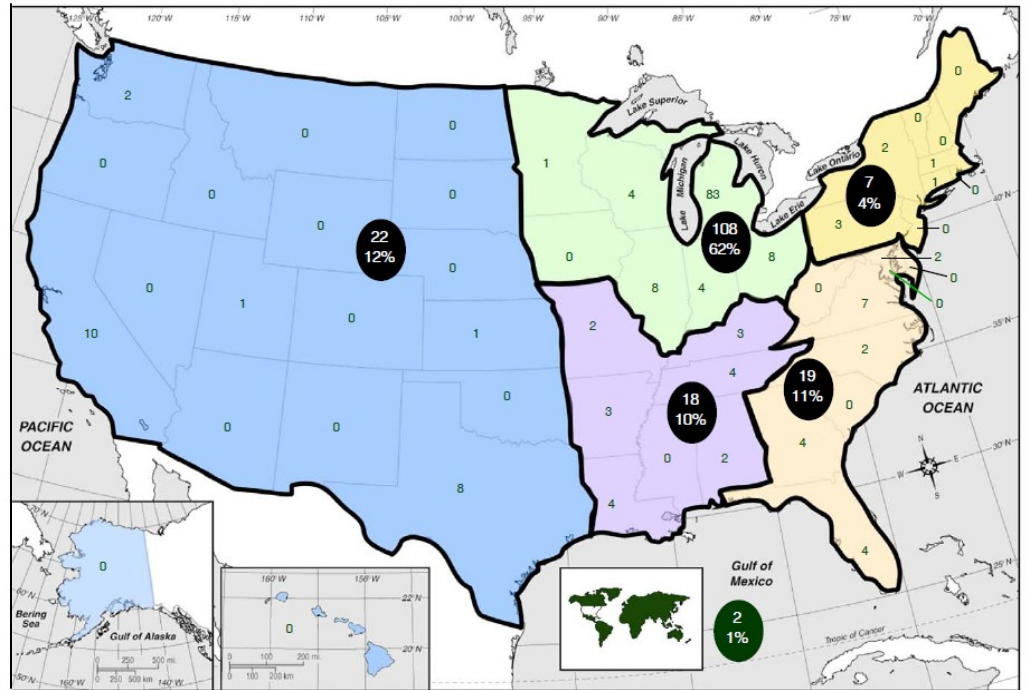

Engineering Employment by Region

(May - August 2010 Grads)

The Center
SPARTAN ENGINEERING

Employment by State
College of Engineering
Spring - Summer 2010

Spartan Engineers work everywhere.

Region	% Employed
Midwest	62%
West	12%
South	10%
Southeast	11%
Northeast	4%
International	1%