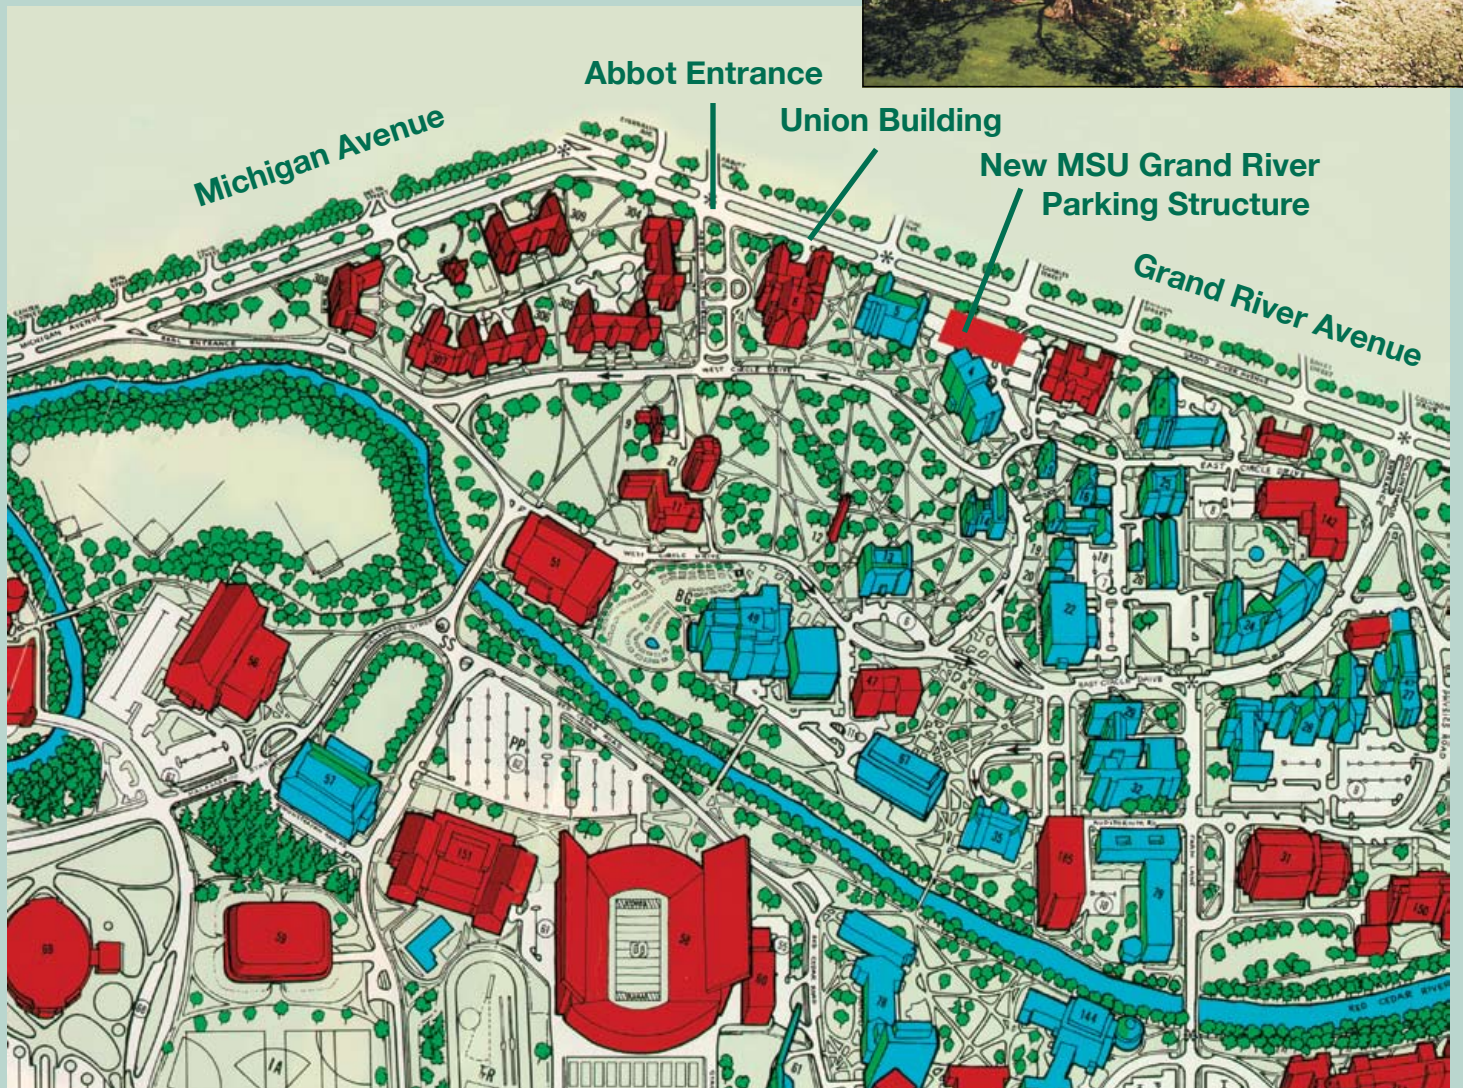

# FINDING YOUR WAY TO THE UNION BUILDING...

Parking is available in lots and ramps north of Grand River Avenue in the downtown area of East Lansing and on campus in lots with parking attendants. Limited parking for visitors is available in metered areas on campus streets and at the new MSU Grand River Avenue Parking Structure. Buses can park in the large lot south of the football stadium.