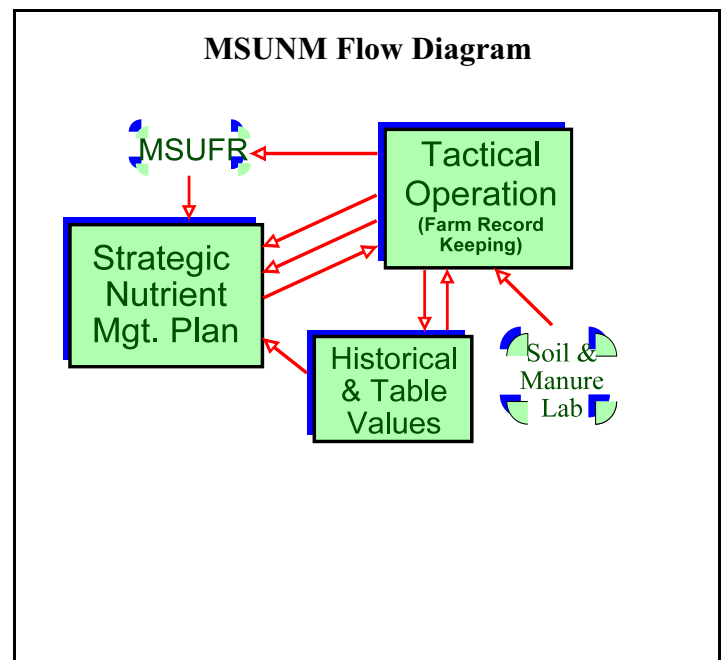

Agricultural Engineering

Agricultural Engineering Department

Michigan State University

Newsletter

By: Al Go

July/August, 2001

Michigan State University Nutrient Management Program (MSUNM)

MSUNM is a *dynamic* Nutrient Management Decision Support System (DSS). It incorporates the capability of *strategic* planning, *tactical* planning and record keeping of key activities that affect whole farm nutrient management. It's tactical planning feature and "tailor made" technical attributes for the state of Michigan make MSUNM the optimal Nutrient Management planning and analysis DDS tool for Michigan.

This multi-disciplinary effort by the Agricultural Engineering and Crop and Soil Sciences departments at Michigan State University was initiated in response to needs expressed by farmers, commodity boards, AOE teams, and State agencies. The urgency for development of a more "user-friendly" and flexible nutrient management decision support system that provides dynamic strategic and tactical planning has been heightened by recent federal and state initiatives regarding nutrient monitoring and management practices in farming.

Initial responses to the recently released windows version (February 2001) indicate a potential reduction of 10%-20% in commercial fertilizer costs when utilizing MSUNM to assist in nutrient management planning. An added benefit to users is compliance with pesticide monitoring, documentation and regulations regarding pesticide applications. It also provides the farm operator a management tool to facilitate implementation of Generally Accepted Agricultural and Management Practices (GAAMPS) or development of a Comprehensive Nutrient Management Plan (CNMP). However, the greatest impact of this software is in terms to reduction of critical non-point pollution due to extensive nutrient application. State wide cost figures to clean-up such environmental pollution could easily run into the billions if not properly monitored.